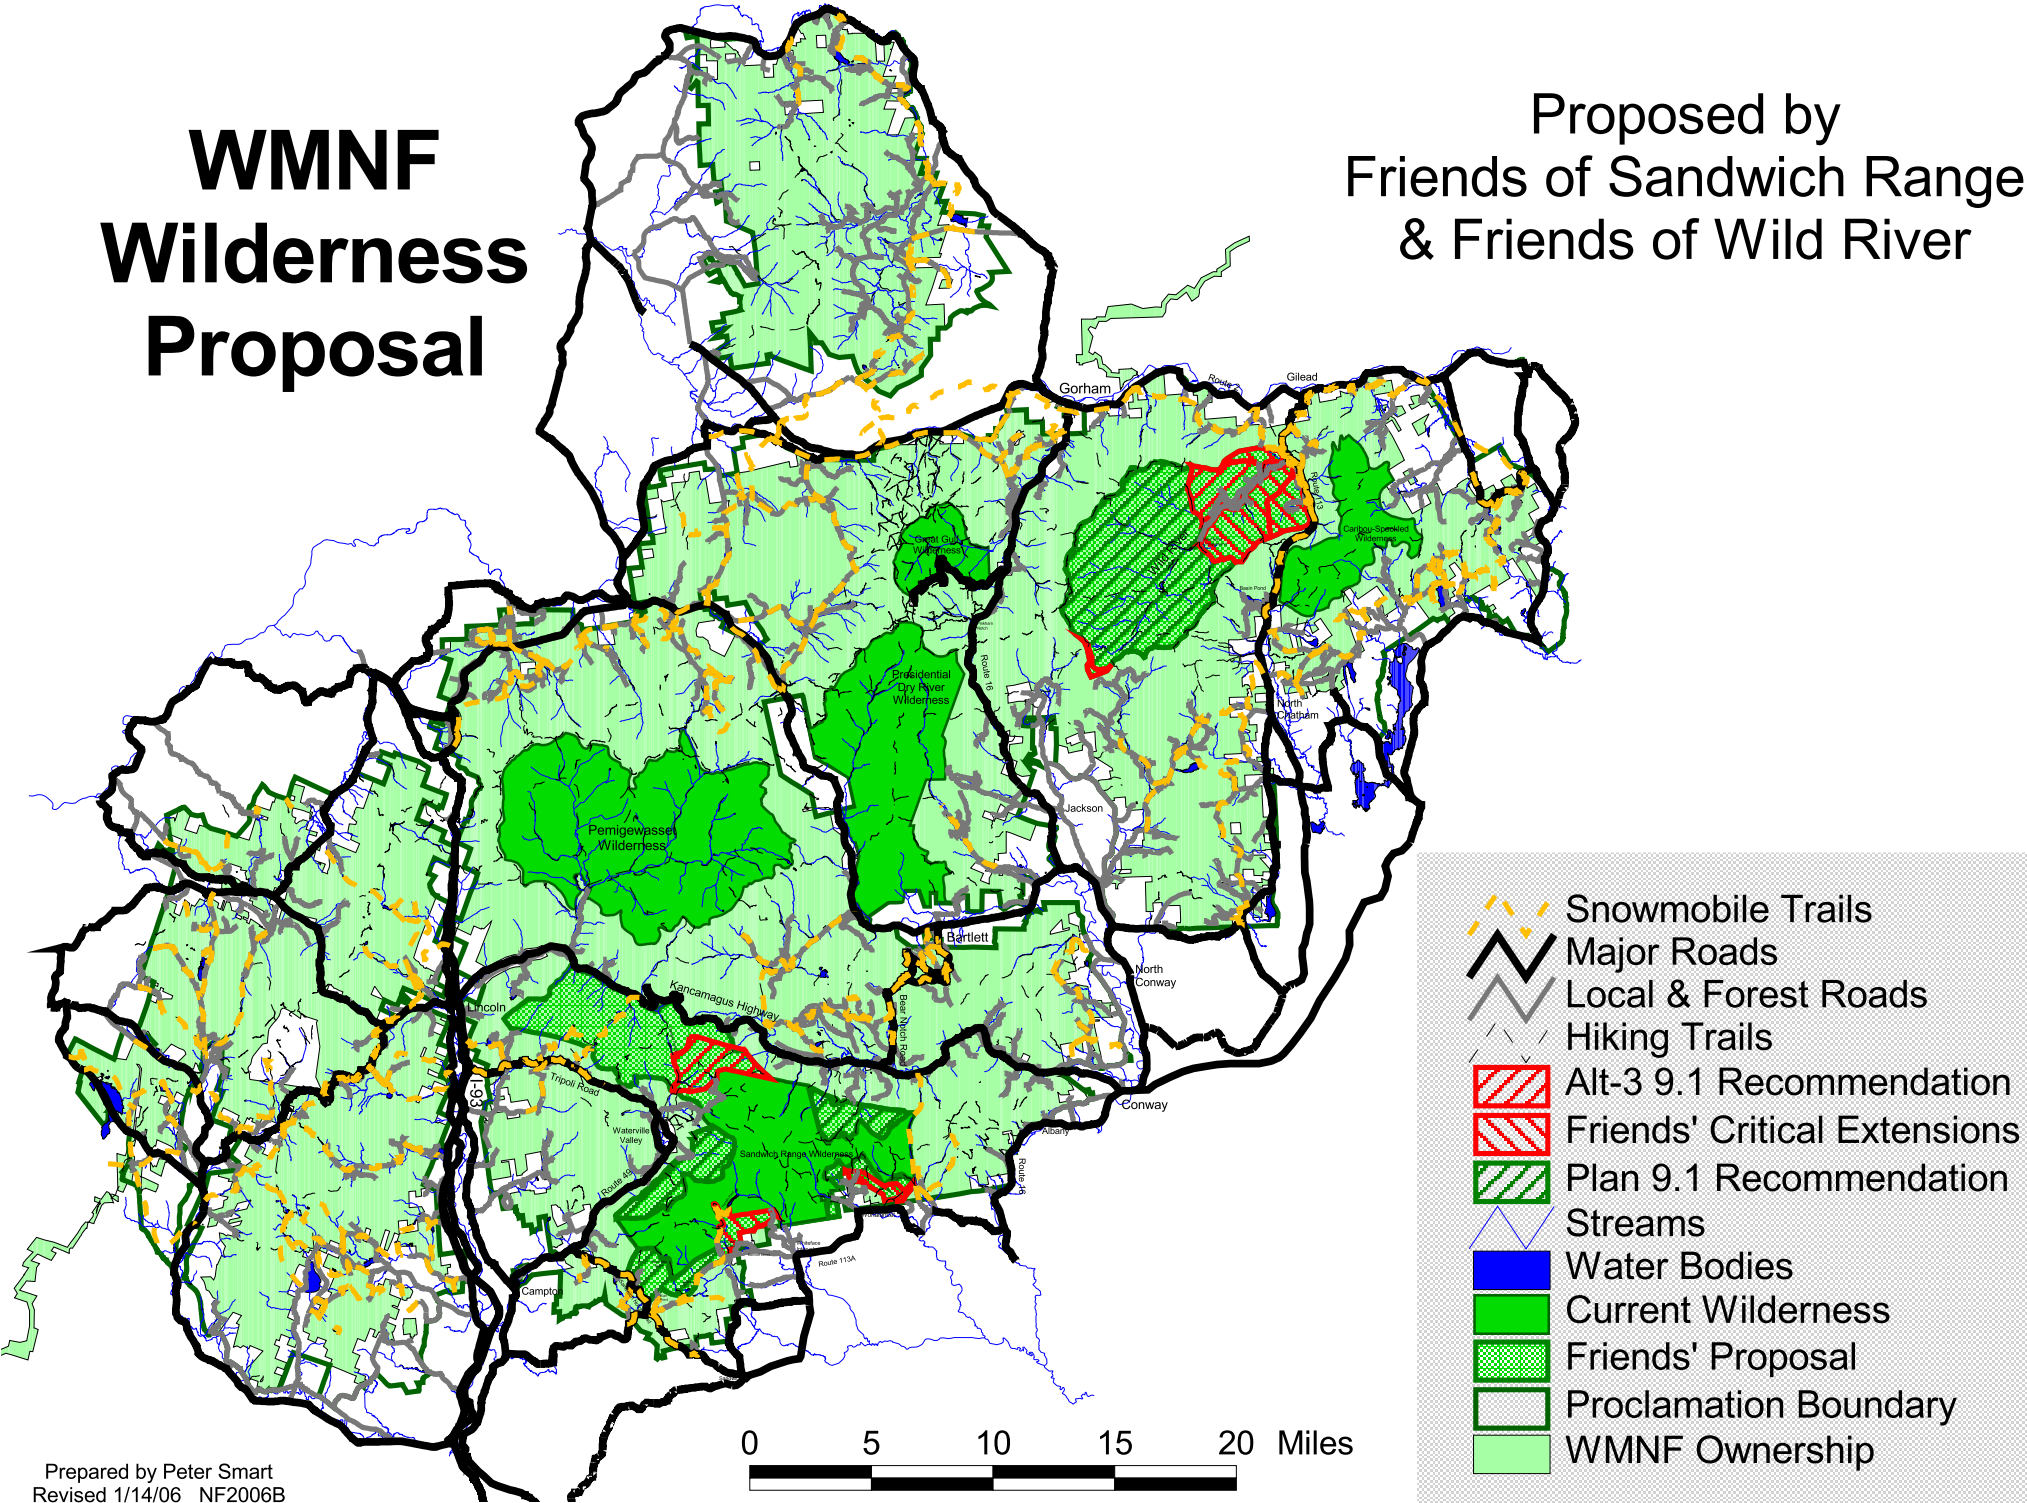

WMNF Wilderness Proposal

Proposed by
Friends of Sandwich Range
& Friends of Wild River

- Snowmobile Trails
- Major Roads
- Local & Forest Roads
- Hiking Trails
- Alt-3 9.1 Recommendation
- Friends' Critical Extensions
- Plan 9.1 Recommendation
- Streams
- Water Bodies
- Current Wilderness
- Friends' Proposal
- Proclamation Boundary
- WMNF Ownership